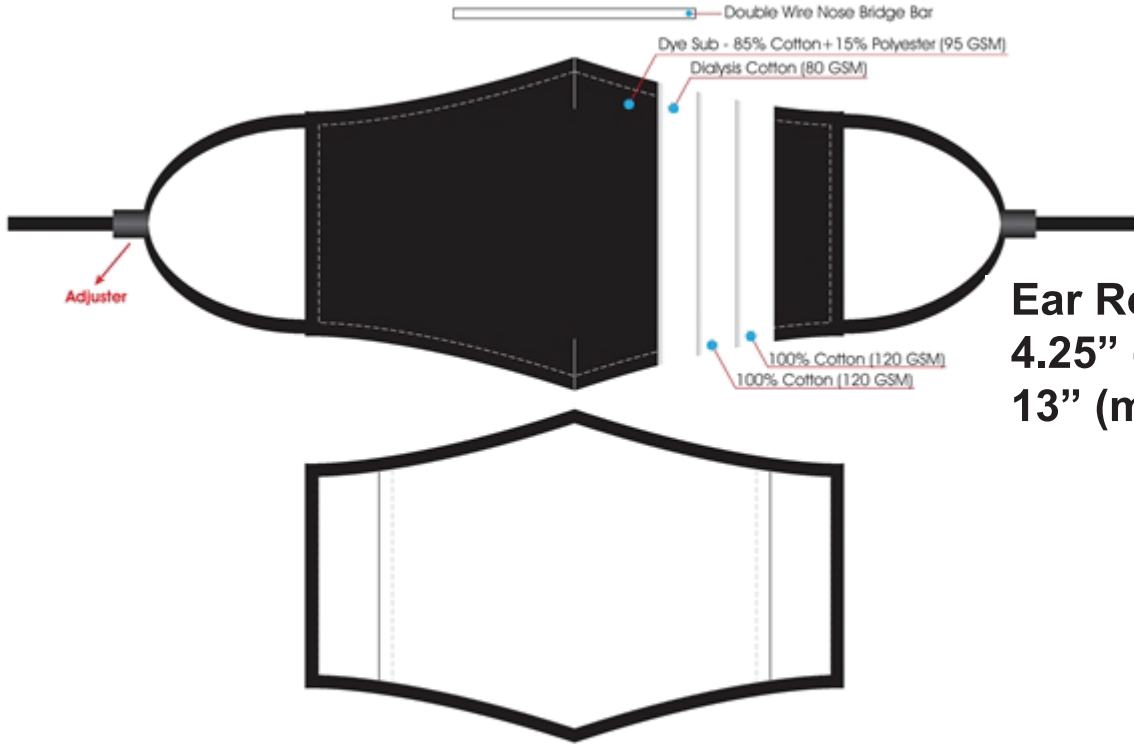

Mask Specifications

Ear Rope Length:
4.25" (normal)
13" (maximum)

Size: 5.25 x 10 inch

MSCD15 - 4 Layers

4-LAYER
PROTECTION

ADJUSTABLE
EAR LOOP

FILTER POCKET

NOSE BRIDGE
CLIP