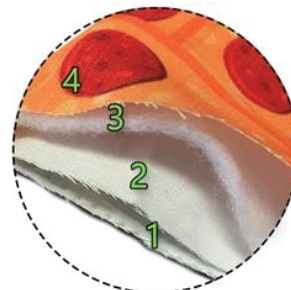

Mask Specifications

Ear Rope Length:
4.25" (normal)
13" (maximum)

Size: 5.25 x 10 inch

MSCD15 - 4 Layers

4-LAYER
PROTECTION

ADJUSTABLE
EAR LOOP

FILTER POCKET

NOSE BRIDGE
CLIP